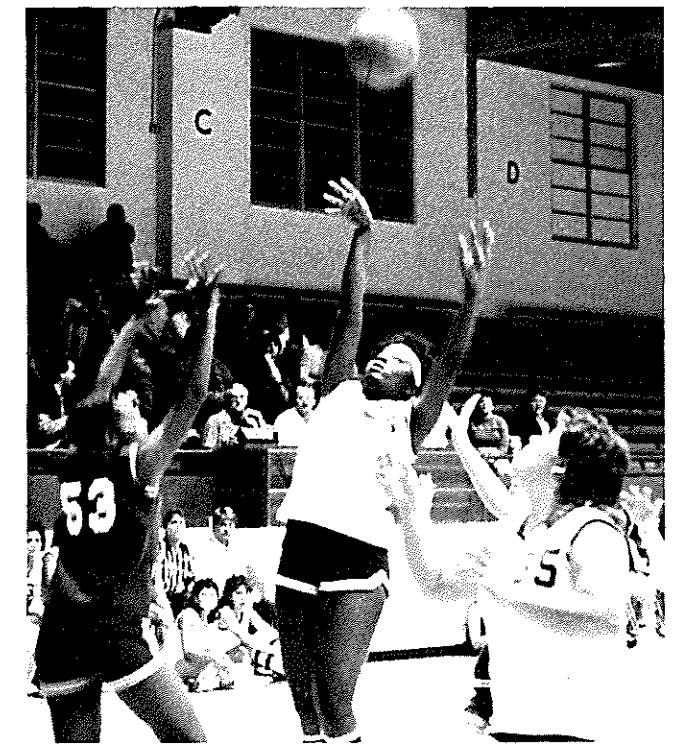

Gaby Trevizo gives it all she's got at the free throw line and adds another point to the KHS score to ensure victory.

Kermit high girls began their maiden basketball season in 1985 and challenged area AAA and AAAA JV teams.

In the final game of the season, Kermit defeated the visiting squad from Alpine 43-28.

Overall, the Jacket girls collected seven victories and suffered six losses.

Coach Doug Nall was in charge of the girls and he expects to compete well with area teams on the varsity level in 1986-87.

Cindy Carrasco goes up unchallenged for another two points.

Gaby Trevizo dribbles down court in hopes of a shot at two points for the Jackets.

Can she do it? Corina Villegas does her best at the free throw line.

Jamarsha Ballard gets inside for an easy two points.