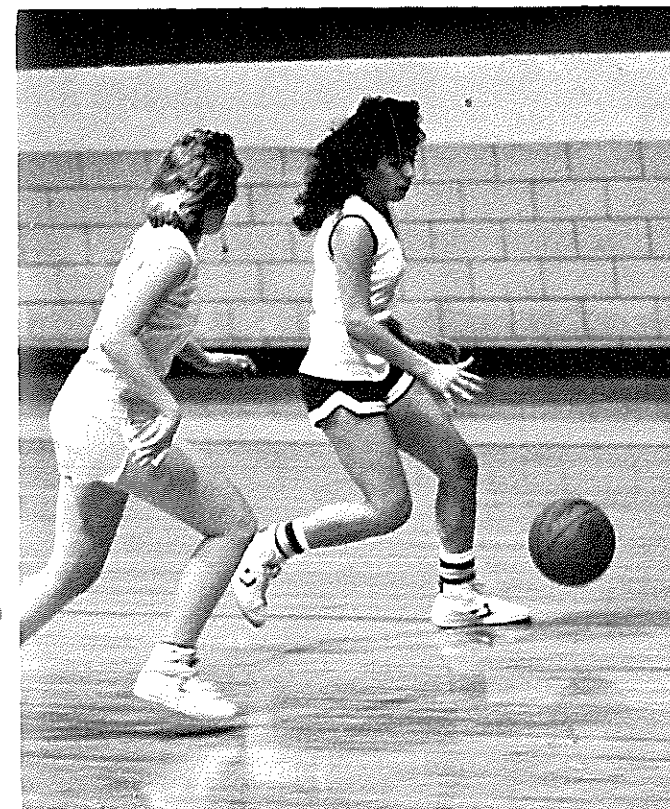

# Jacket Girls Begin Basketball

The 1985-86 girls' basketball team included **FRONT ROW** Norma Cordova, Velia Morales, Cindy Carrasco, Elvira Dominguez, Corina Dominguez, and Christy Sims. **SECOND ROW** Cassie Ragsdale, Lori Knight, Cheryl Owen, Carol Decker, Glenda Williams, Rachel Chavez, and Gaby Trevizo. **BACK ROW** Coach Doug Nall, Shon Thomas, Sheryl Balderrama, Rebecca Sigala, Jamarsha Ballard, Darla Jones, Corina Villegas, Karen Gower, and Lisa Castleberry. **NOT SHOWN** Rina Melendez, Sara Ornelas, and Vielica Dobbins.

Gaby Trevizo gives it all she's got at the free throw line and adds another point to the KHS score to ensure victory.

Kermit high girls began their maiden basketball season in 1985 and challenged area AAA and AAAA JV teams.

In the final game of the season, Kermit defeated the visiting squad from Alpine 43-28.

Overall, the Jacket girls collected seven victories and suffered six losses.

Coach Doug Nall was in charge of the girls and he expects to compete well with area teams on the varsity level in 1986-87.

Cindy Carrasco goes up unchallenged for another two points.

Gaby Trevizo dribbles down court in hopes of a shot at two points for the Jackets.

Can she do it? Corina Villegas does her best at the free throw line.