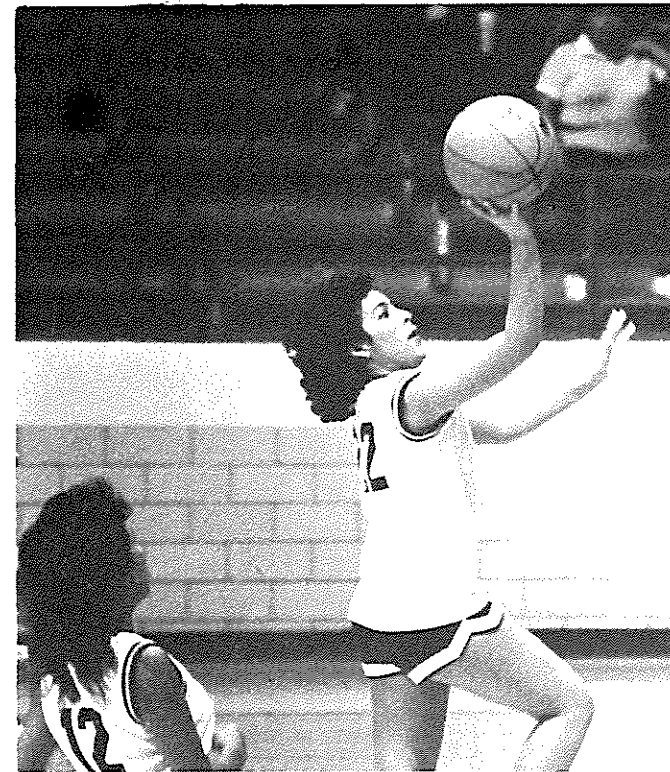

# Jacket Girls Begin Basketball

The 1985-86 girls' basketball team included **FRONT ROW** Norma Cordova, Velia Morales, Cindy Carrasco, Elvira Dominguez, Corina Dominguez, and Christy Sims. **SECOND ROW** Cassie Ragsdale, Lori Knight, Cheryl Owen, Carol Decker, Glenda Williams, Rachel Chavez, and Gaby Trevizo. **BACK ROW** Coach Doug Nall, Shon Thomas, Sheryl Balderrama, Rebecca Sigala, Jamarsha Ballard, Darla Jones, Corina Villegas, Karen Gower, and Lisa Castleberry. **NOT SHOWN** Rina Melendez, Sara Ornelas, and Vielica Dobbins.

Gaby Trevizo gives it all she's got at the free throw line and adds another point to the KHS score to ensure victory.

Kermit high girls began their maiden basketball season in 1985 and challenged area AAA and AAAA JV teams.

In the final game of the season, Kermit defeated the visiting squad from Alpine 43-28.

Overall, the Jacket girls collected seven victories and suffered six losses.

Coach Doug Nall was in charge of the girls and he expects to compete well with area teams on the varsity level in 1986-87.

Cindy Carrasco goes up unchallenged for another two points.

Gaby Trevizo dribbles down court in hopes of a shot at two points for the Jackets.

Can she do it? Corina Villegas does her best at the free throw line.